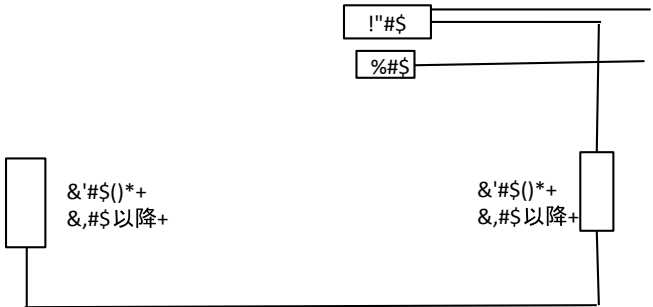

STEREO Input

Ch	Input	Mic	Stand	Multi	Insert
1	REV1	Rack5			
2	REV2	Rack6			
3	REV3	Rack7			
4	DDL	Rack8			

問い合わせ先

sound@secondscene.com

担当 徳光

Channel Input

Ch	Input	Mic	Stand	Multi	Insert	Ch	Input	Mic	Stand	Multi	Insert
33						41					
34						42					
35						43	i-pod nano	L			Safe
36						44		R			"
37						45	CD1	L	CD-500		"
38						46		R			"
39						47	CD2	L	CD-01U		"
40	Talk Back	SM-58S			safe	48		R			"